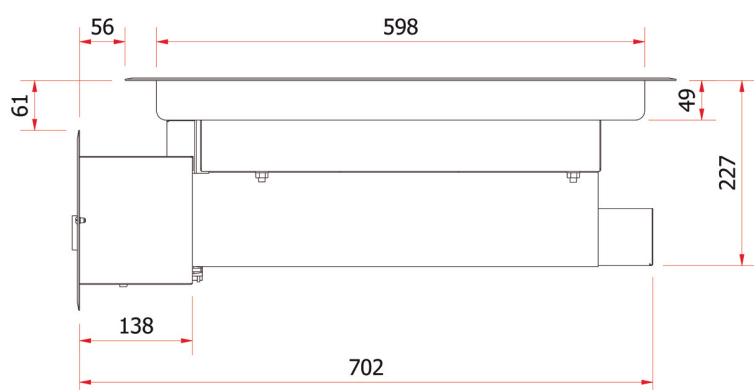

MIRROR

PLANCHA
Drop in

M4E DI

FEATURES

Power: 4 kW

- ✓ Optional grooved surface
- ✓ Temperature control up to 285°C
- ✓ Easy cleaning and maintenance
- ✓ Designed and manufactured in the EU

www.mirror.es

C/ Crom 57, Hospitalet de Llobregat 08907, Barcelona, España

Tel.: (+34) 336 87 30

Email: sales@mirror.es

Technical specifications

Voltage	380 / 415 V 3F+N
Freq.	50/60 Hz
Power	4 kW
Cooking area	350 x 500 x 18 mm
Max. Temperature	285 °C
Grease drawer	1 x 4 L

* M4E DI

Optional extras

- Grooved surface.

External dimensions and weight

Width	564 mm
Depth	731 mm (Min.)
High	285 mm
Weight	43 kg

www.mirror.es

C/ Crom 57, Hospitalet de Llobregat 08907, Barcelona, España

Tel.: (+34) 336 87 30