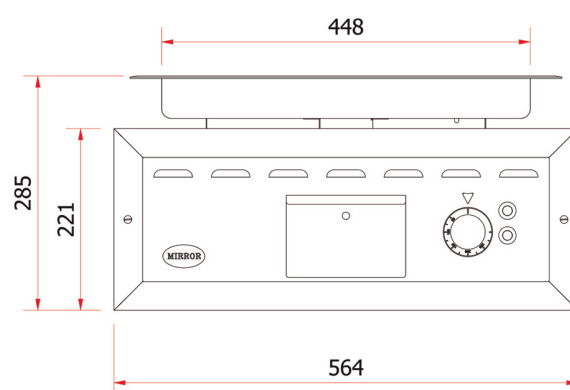

MIRROR

PLANCHA
Drop in

M4E DI

FEATURES

Power: 4 kW

- ✓ Optional grooved surface
- ✓ Temperature control up to 285°C
- ✓ Easy cleaning and maintenance
- ✓ Designed and manufactured in the EU

www.mirror.es

C/ Crom 57, Hospitalet de Llobregat 08907, Barcelona, España

Tel.: (+34) 336 87 30

Email: sales@mirror.es

Technical specifications

Voltage	380 / 415 V 3F+N
Freq.	50/60 Hz
Power	4 kW
Cooking area	350 x 500 x 18 mm
Max. Temperature	285 °C
Grease drawer	1 x 4 L

* M4E DI

Optional extras

- Grooved surface.

External dimensions and weight

Width	564 mm
Depth	731 mm (Min.)
High	285 mm
Weight	43 kg

www.mirror.es

C/ Crom 57, Hospitalet de Llobregat 08907, Barcelona, España

Tel.: (+34) 336 87 30