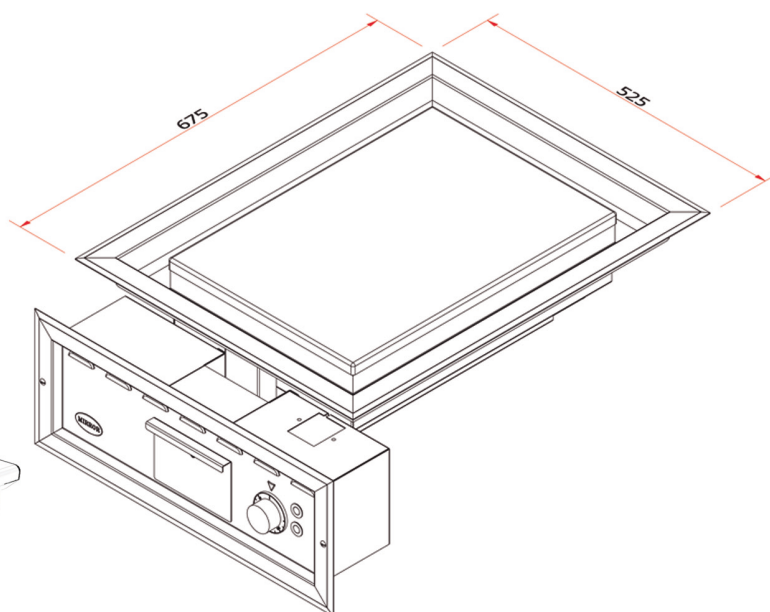

MIRROR

PLANCHA
Drop in

M4E DI

FEATURES

Power: 4 kW

- ✓ Optional grooved surface
- ✓ Temperature control up to 285°C
- ✓ Easy cleaning and maintenance
- ✓ Designed and manufactured in the EU

www.mirror.es

C/ Crom 57, Hospitalet de Llobregat 08907, Barcelona, España

Tel.: (+34) 336 87 30

Email: sales@mirror.es

Technical specifications

Voltage	380 / 415 V 3F+N
Freq.	50/60 Hz
Power	4 kW
Cooking area	350 x 500 x 18 mm
Max. Temperature	285 °C
Grease drawer	1 x 4 L

* M4E DI

Optional extras

- Grooved surface.

External dimensions and weight

Width	564 mm
Depth	731 mm (Min.)
High	285 mm
Weight	43 kg

www.mirror.es

C/ Crom 57, Hospitalet de Llobregat 08907, Barcelona, España

Tel.: (+34) 336 87 30